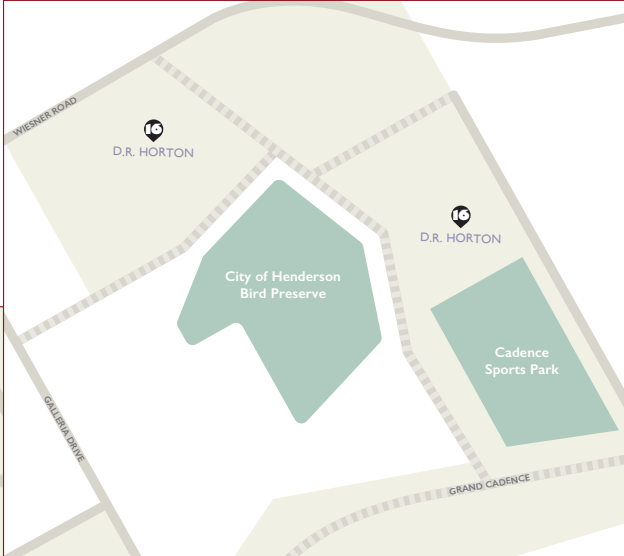

Cadence is located in Henderson off Lake Mead Parkway just east of Warm Springs Road, the community is accessible via U.S. 95 by exiting Lake Mead Parkway East or exiting Galleria Drive East. From 215-E, stay on 215-E until the road becomes Lake Mead Parkway East and continue past Warm Springs Road to Sunset Road.

For additional information about Cadence, call the Home Finding Center at [702.558.9366](tel:702.558.9366)

NORTH
CADENCE COMMUNITY
UNDER CONSTRUCTION

1. **1 Madison Square** | Woodside Homes
   1,776 to 2,049 sq. ft., starting in the low $500s
   702.957.1452
2. **2 Legato** | Richmond American Homes
   1,800 to 2,300 sq. ft., starting in the upper $400s
   702.656.3017
3. **3 Cabaret** | Richmond American Homes
   2,050 to 2,500 sq. ft., starting in the mid $500s
   702.644.9191
4. **4 Arioso** | Richmond American Homes
   1,300 to 1,520 sq. ft., starting in the low $400s
   702.641.1113
5. **5 Allegro** | Richmond American Homes
   1,450 to 1,800 sq. ft., starting in the mid $400s
   702.395.3920
6. **6 Bel Canto** | Richmond American Homes
   1,800 to 2,050 sq. ft., starting in the mid $400s
   702.638.4440
7. **7 Esperanto** | Richmond American Homes
   1,800 to 2,300 sq. ft., starting in the low $500s
   Coming Soon, 702.656.3017
8. **8 Heritage at Cadence** | Lennar
   1,700 to 3,000 sq. ft., starting in the upper $300s
   Age-qualified community, 877.626.9321
9. **9 Everleigh** | Toll Brothers
   2,031 to 2,411 sq. ft., starting in the mid $500s
   855.700.8655
10. **10 Rhapsody** | StoryBook Homes
    1,523 to 1,813 sq. ft., starting in the low $400s
    702.216.0007
11. **11 Libretto** | StoryBook Homes
    1,309 to 1,584 sq. ft., starting in the upper $300s
    Information at Rhapsody models
12. **12 Serenity Place** | Harmony Homes
    1,206 to 1,505 sq. ft., starting in the mid $300s
    702.463.4473
13. **13 Quail Park** | Harmony Homes
    1,311 to 1,711 sq. ft., starting in the mid $300s
    702.640.0500
14. **14 Suncrest** | Century Communities
    1,955 to 3,262 sq. ft., starting in the mid $400s
    702.202.4643
15. **15 Pine Landing** | American Homes 4 Rent
    1,807 to 2,211 sq. ft.
    725.710.2277
16. **16 Symmetry** | D.R. Horton
    Coming Soon