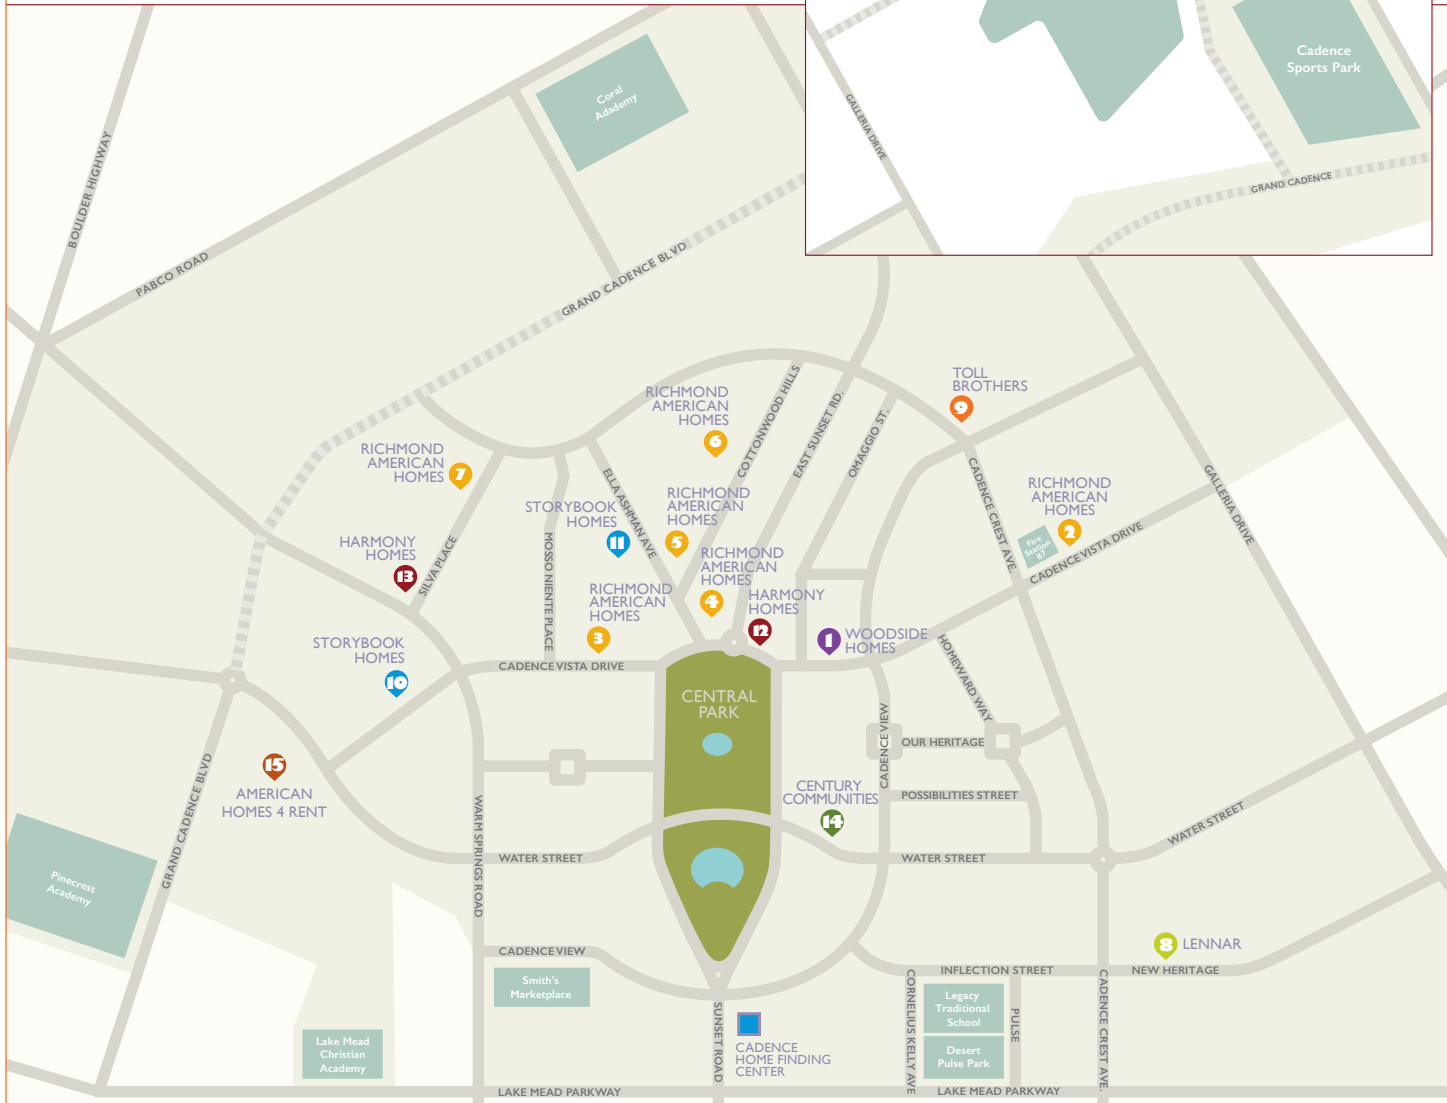

Cadence is located in Henderson off Lake Mead Parkway just east of Warm Springs Road, the community is accessible via U.S. 95 by exiting Lake Mead Parkway East or exiting Galleria Drive East. From 215-E, stay on 215-E until the road becomes Lake Mead Parkway East and continue past Warm Springs Road to Sunset Road.

For additional information about Cadence, call the Home Finding Center at [702.558.9366](tel:702.558.9366)

NORTH
CADENCE COMMUNITY
UNDER CONSTRUCTION

1. **1 Madison Square** | Woodside Homes
   1,776 to 2,049 sq. ft., starting in the low $500s
   702.957.1452
2. **2 Legato** | Richmond American Homes
   1,800 to 2,300 sq. ft., starting in the upper $400s
   702.656.3017
3. **3 Cabaret** | Richmond American Homes
   2,050 to 2,500 sq. ft., starting in the mid $500s
   702.644.9191
4. **4 Arioso** | Richmond American Homes
   1,300 to 1,520 sq. ft., starting in the low $400s
   702.641.1113
5. **5 Allegro** | Richmond American Homes
   1,450 to 1,800 sq. ft., starting in the mid $400s
   702.395.3920
6. **6 Bel Canto** | Richmond American Homes
   1,800 to 2,050 sq. ft., starting in the mid $400s
   702.638.4440
7. **7 Esperanto** | Richmond American Homes
   1,800 to 2,300 sq. ft., starting in the low $500s
   Coming Soon, 702.656.3017
8. **8 Heritage at Cadence** | Lennar
   1,700 to 3,000 sq. ft., starting in the upper $300s
   Age-qualified community, 877.626.9321
9. **9 Everleigh** | Toll Brothers
   2,031 to 2,411 sq. ft., starting in the mid $500s
   855.700.8655
10. **10 Rhapsody** | StoryBook Homes
    1,523 to 1,813 sq. ft., starting in the low $400s
    702.216.0007
11. **11 Libretto** | StoryBook Homes
    1,309 to 1,584 sq. ft., starting in the upper $300s
    Information at Rhapsody models
12. **12 Serenity Place** | Harmony Homes
    1,206 to 1,505 sq. ft., starting in the mid $300s
    702.463.4473
13. **13 Quail Park** | Harmony Homes
    1,311 to 1,711 sq. ft., starting in the mid $300s
    702.640.0500
14. **14 Suncrest** | Century Communities
    1,955 to 3,262 sq. ft., starting in the mid $400s
    702.202.4643
15. **15 Pine Landing** | American Homes 4 Rent
    1,807 to 2,211 sq. ft.
    725.710.2277
16. **16 Symmetry** | D.R. Horton
    Coming Soon