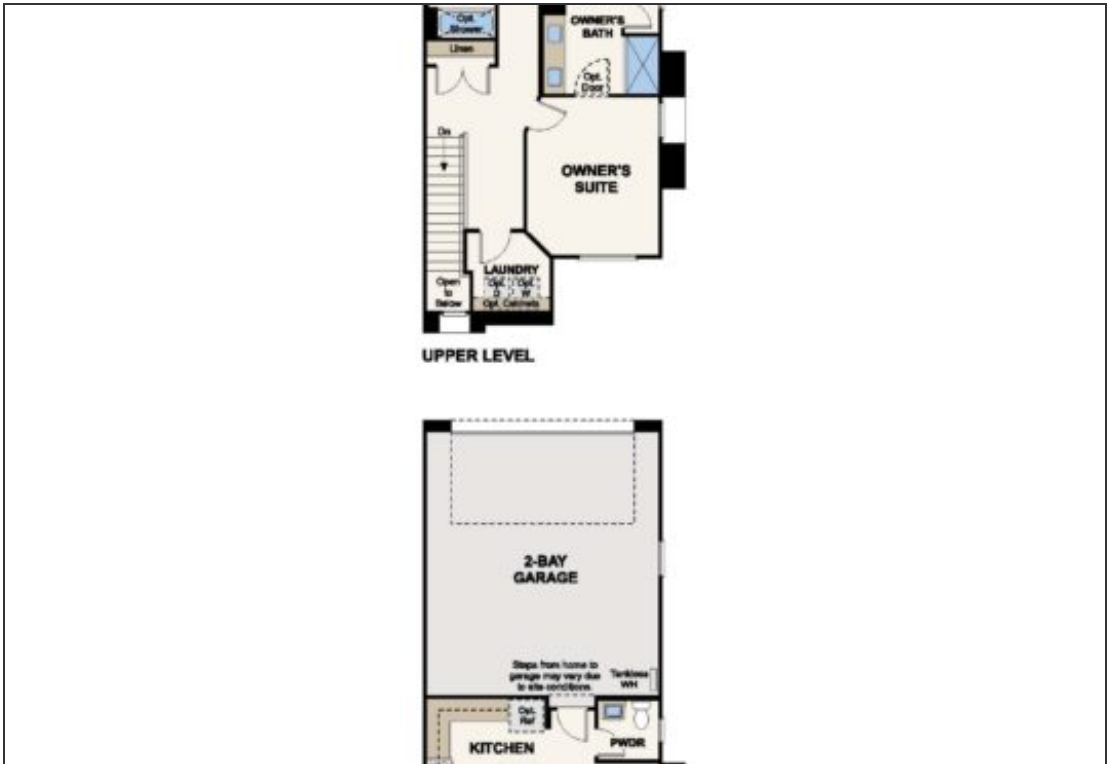

\$ 359,990

RESIDENCE 1479

<https://cadencenv.com>

The Residence 1479, located in Alderidge by Century Communities, is a two-story townhome featuring 1,479 square feet of living space. This home features three bedrooms, 2.5 baths, and a two-car garage. This home starts at \$359,990.

- 3 beds
- 2.5 baths
- CENTURY COMMUNITIES

BASIC FACTS

Property ID: 17307

Bathrooms: 2.5

Garage Bays: 2

Bedrooms: 3

Floors: 2

Square Footage: 1479 sq ft

FLOOR PLANS

Floor Plan 1