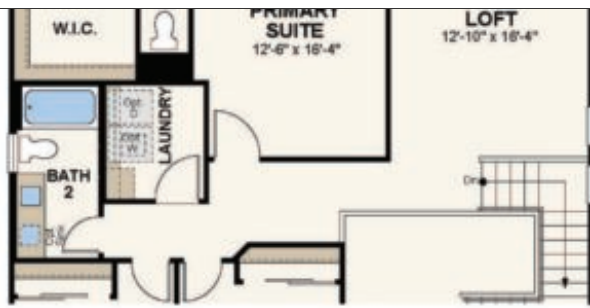

## PLAN 2125

<https://cadencenv.com>

This two-story 2,125-square-foot home offers up to four bedrooms, 2.5 baths, large kitchen with nook. There is also a front covered porch and two-car garage. Homes start at \$463,990.

## BASIC FACTS

**Property ID:** 7719

**Bathrooms:** 2.5

**Area:** 2125 sq ft

**Builder:** CENTURY HOMES

**Bedrooms:** 4

**Floors:** 2

**Garage Bays:** 2

**Square Footage:** 2125 sq ft

## FLOOR PLANS

Floor Plan 1

**SECOND FLOOR**

**Floor Plan 2**

**OPT. LOFT**

**Floor Plan Pdf**