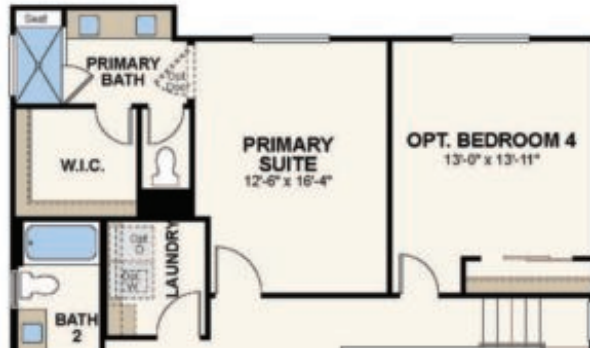

## PLAN 2125

<https://cadencenv.com>

This two-story 2,125-square-foot home offers up to four bedrooms, 2.5 baths, large kitchen with nook. There is also a front covered porch and two-car garage. Homes start at \$463,990.

## BASIC FACTS

**Property ID:** 7719

**Bathrooms:** 2.5

**Area:** 2125 sq ft

**Builder:** CENTURY HOMES

**Bedrooms:** 4

**Floors:** 2

**Garage Bays:** 2

**Square Footage:** 2125 sq ft

## FLOOR PLANS

Floor Plan 1

**SECOND FLOOR**

**Floor Plan 2**

**OPT. LOFT**

**Floor Plan Pdf**