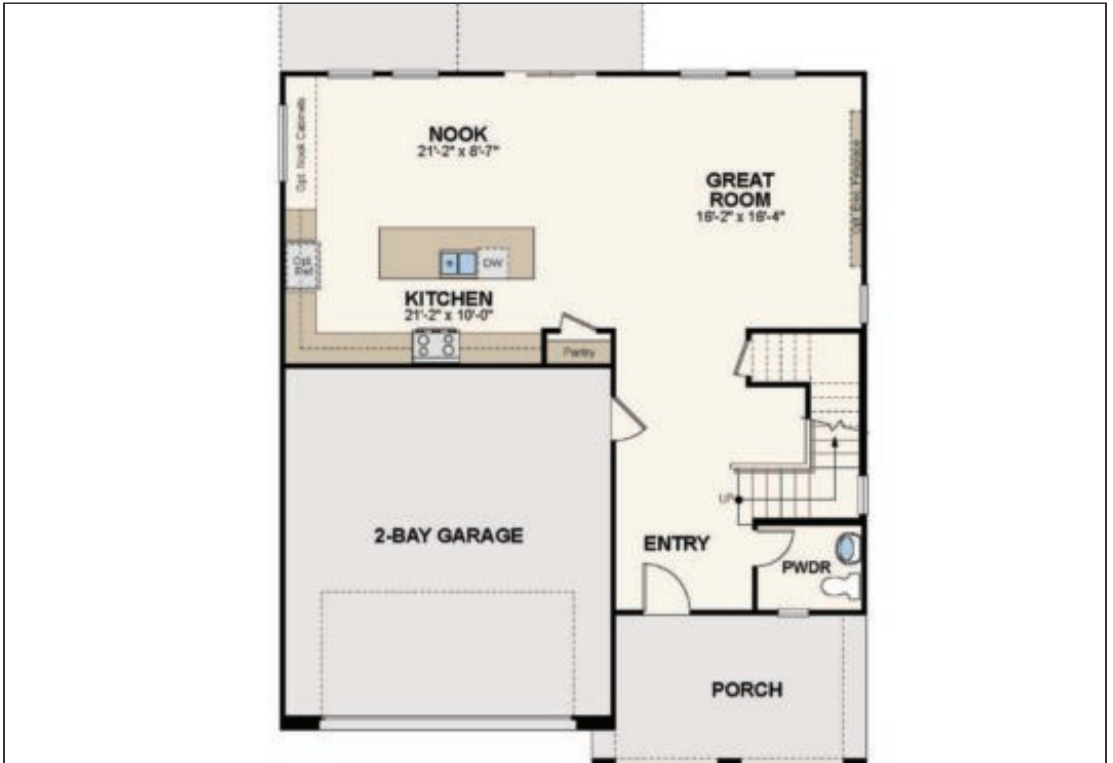

## PLAN 2125

<https://cadencenv.com>

This two-story 2,125-square-foot home offers up to four bedrooms, 2.5 baths, large kitchen with nook. There is also a front covered porch and two-car garage. Homes start at \$463,990.

## BASIC FACTS

**Property ID:** 7719

**Bathrooms:** 2.5

**Area:** 2125 sq ft

**Builder:** CENTURY HOMES

**Bedrooms:** 4

**Floors:** 2

**Garage Bays:** 2

**Square Footage:** 2125 sq ft

## FLOOR PLANS

Floor Plan 1

**SECOND FLOOR**

**Floor Plan 2**

**OPT. LOFT**

**Floor Plan Pdf**