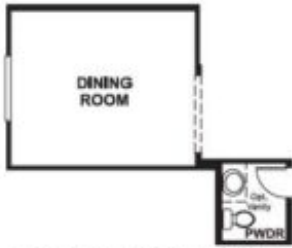

## BASIC FACTS

Property ID: 13797

Bathrooms: 3

Area: 2550 sq ft

Square Footage: 2550 sq ft

Bedrooms: 4

Floors: 1

Garage Bays: 2

## FLOOR PLANS

Floor Plan 1

**OPT. DINING ROOM**

**OPT. BEDROOM 4/  
BATH 3**

**OPT. BEDROOM 5/  
BATH 4**

**Floor Plan 2**