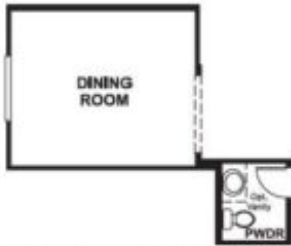

## BASIC FACTS

**Property ID:** 13797

**Bathrooms:** 3.5

**Area:** 2620 sq ft

**Square Footage:** 2620 sq ft

**Bedrooms:** 4

**Floors:** 1

**Garage Bays:** 2

## FLOOR PLANS

**Floor Plan 1**

**OPT. DINING ROOM**

**OPT. BEDROOM 4/  
BATH 3**

**OPT. BEDROOM 5/  
BATH 4**

**Floor Plan 2**