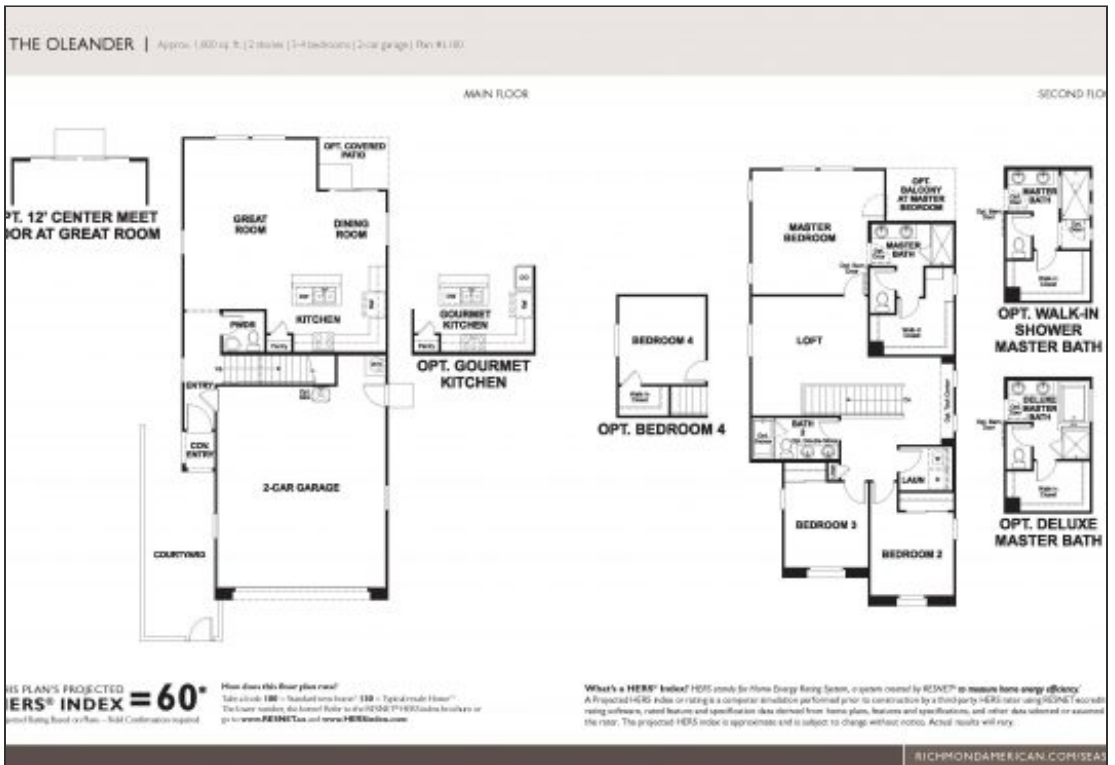

## OLEANDER

<https://cadencenv.com>

The 1,800-square-foot Oleander offers an impressive main-floor layout anchored by a great and dining room. Upstairs amenities are equally dazzling, boasting a master suite with walk-in closet and optional deluxe bath and a loft that can be converted into an extra bedroom. This home starts at \$418,950.

- 4 beds
- 2.5 baths
- RICHMOND AMERICAN HOMES
- Open
- 1800 sq ft

# BASIC FACTS

Property ID: 4214

Bathrooms: 2.5

Garage Bays: 2

Square Footage: 1800 sq ft

Bedrooms: 4

Area: 1800 sq ft

Builder: RICHMOND AMERICAN HOMES

# FLOOR PLANS

Floor Plan 1