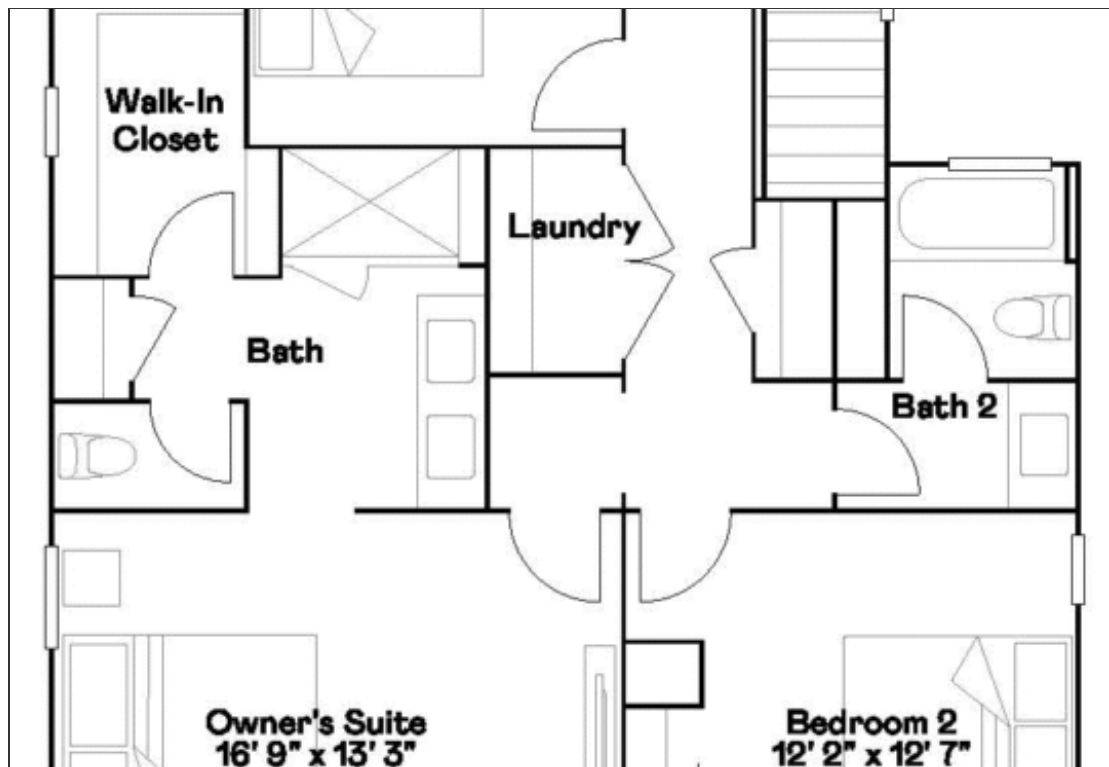

\$ 430,990

MURRAY

<https://cadencenv.com>

The Murray plan in Midtown by Lennar features 1,445 square feet of living space. This new two-story home is host to an inviting open-concept floorplan on the first level, combining the kitchen, living and dining areas to simplify everyday entertaining and multitasking. Two bedrooms share the second floor with the...

- 3 beds
- 2.5 baths
- LENNAR
- 1445 sq ft

BASIC FACTS

Property ID: 25107

Bathrooms: 2.5

Area: 1445 sq ft

Bedrooms: 3

Floors: 2

Garage Bays: 2

FLOOR PLANS

Floor Plan 1

Floor Plan 2