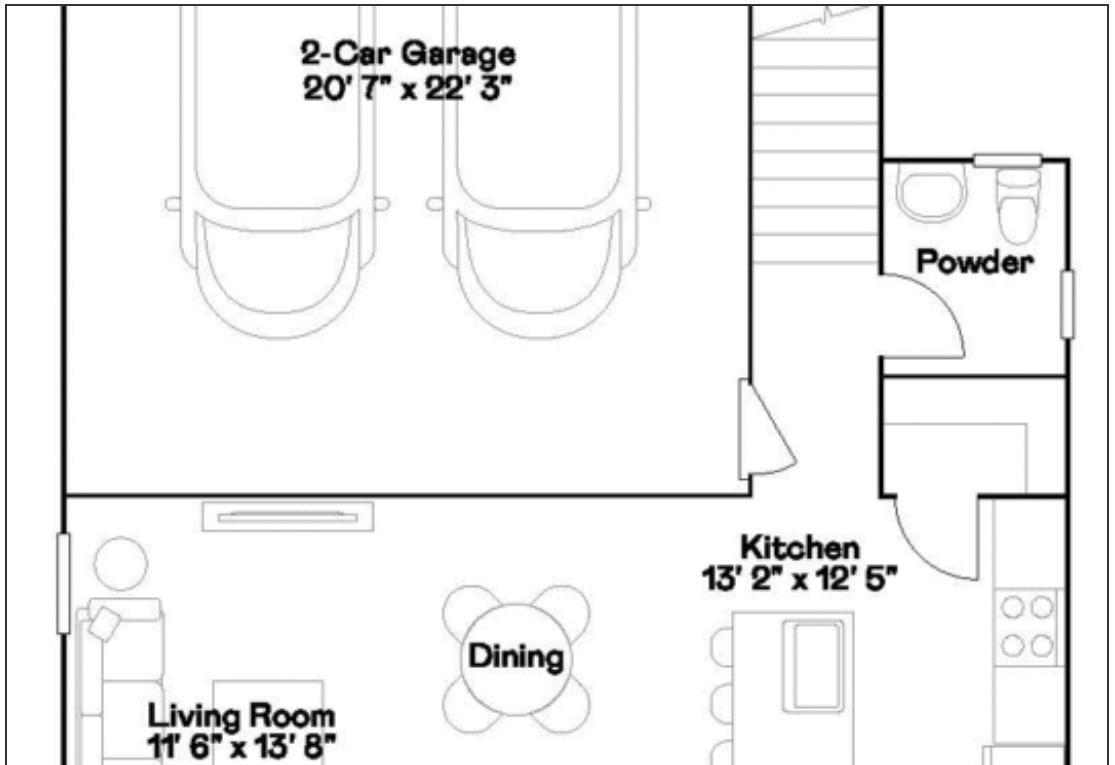

\$ 430,990

MURRAY

<https://cadencenv.com>

The Murray plan in Midtown by Lennar features 1,445 square feet of living space. This new two-story home is host to an inviting open-concept floorplan on the first level, combining the kitchen, living and dining areas to simplify everyday entertaining and multitasking. Two bedrooms share the second floor with the...

- 3 beds
- 2.5 baths
- LENNAR
- 1445 sq ft

BASIC FACTS

Property ID: 25107

Bathrooms: 2.5

Area: 1445 sq ft

Bedrooms: 3

Floors: 2

Garage Bays: 2

FLOOR PLANS

Floor Plan 1

Floor Plan 2