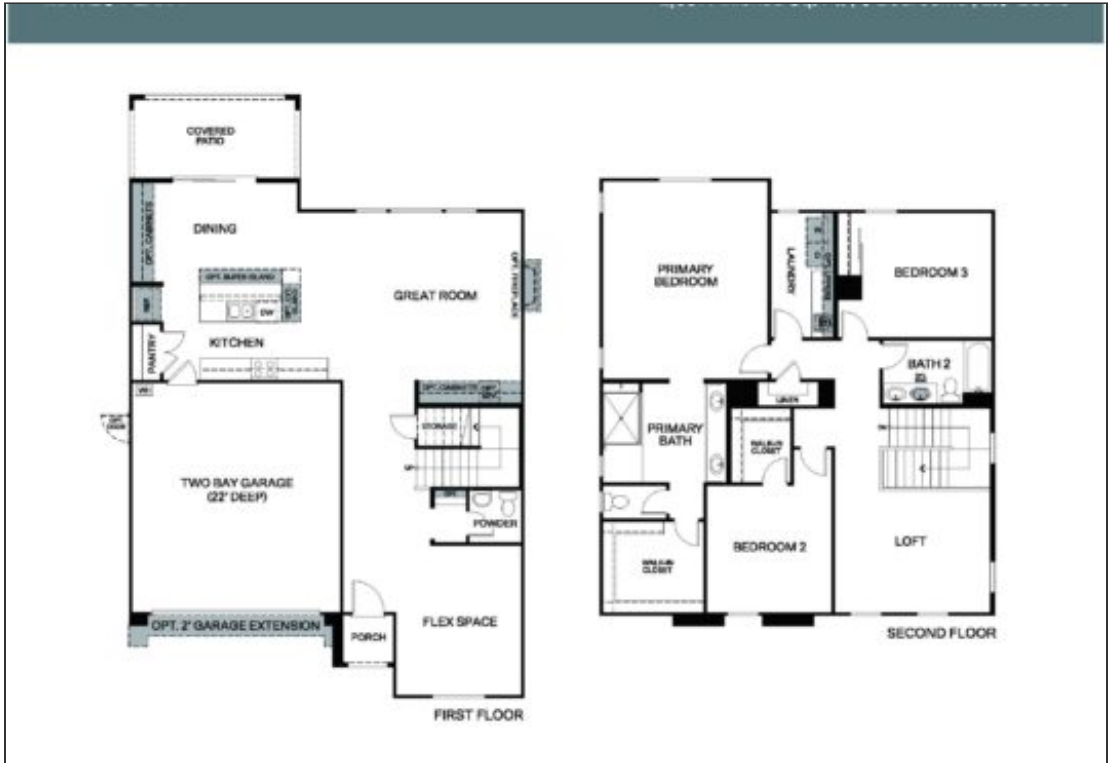

\$ 535,990

MATEO

<https://cadencenv.com>

The Mateo plan in Serenata by Woodside Homes offers 2,631 square feet of living space. Step inside and be greeted by a versatile flex space that can be customized to suit your needs. Whether you envision a home office, a playroom, or a cozy reading nook, this space adapts to...

- 4 beds
- 4 baths
- WOODSIDE HOMES
- 2631 sq ft

BASIC FACTS

Property ID: 17655

Bathrooms: 4

Area: 2631 sq ft

Square Footage: 2631 sq ft

Bedrooms: 4

Floors: 2

Garage Bays: 2

FLOOR PLANS

Floor Plan 1

MATEO PLAN 1 OPTIONAL FEATURES

OPT. DECK AT
PRIMARY BEDROOM

OPT. HOME PLUS SUITE I.L.O LOFT

OPT. BEDROOM 4 w/BATH 4
I.L.O FLEX & POWDER

OPT. ALTERNATE
LAUNDRY
(TO ACCOMMODATE
OPT. STACKED W/D)