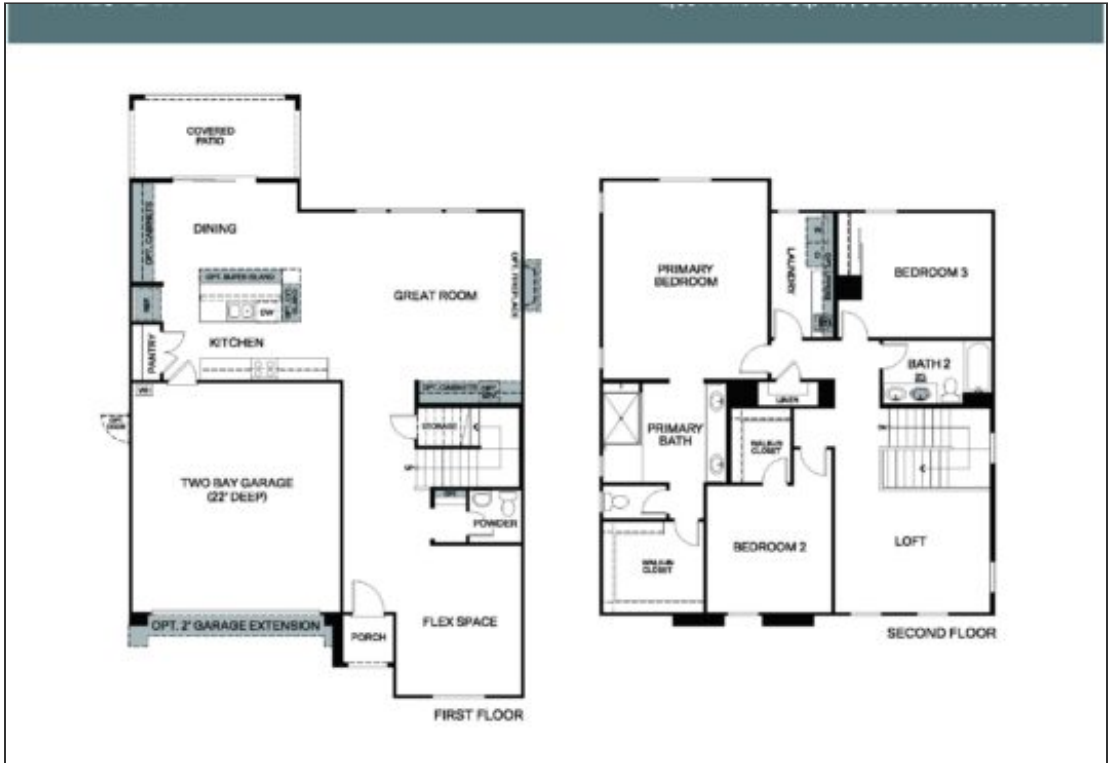

\$ 522,950

MATEO

<https://cadencenv.com>

The Mateo plan in Serenata by Woodside Homes offers 2,631 square feet of living space. Step inside and be greeted by a versatile flex space that can be customized to suit your needs. Whether you envision a home office, a playroom, or a cozy reading nook, this space adapts to...

- 4 beds
- 4 baths
- WOODSIDE HOMES
- 2631 sq ft

BASIC FACTS

Property ID: 17655

Bathrooms: 4

Area: 2631 sq ft

Square Footage: 2631 sq ft

Bedrooms: 4

Floors: 2

Garage Bays: 2

FLOOR PLANS

Floor Plan 1

MATEO PLAN 1 OPTIONAL FEATURES

OPT. DECK AT
PRIMARY BEDROOM

OPT. HOME PLUS SUITE I.L.O LOFT

OPT. BEDROOM 4 w/BATH 4
I.L.O FLEX & POWDER

OPT. ALTERNATE
LAUNDRY
(TO ACCOMMODATE
OPT. STACKED W/D)