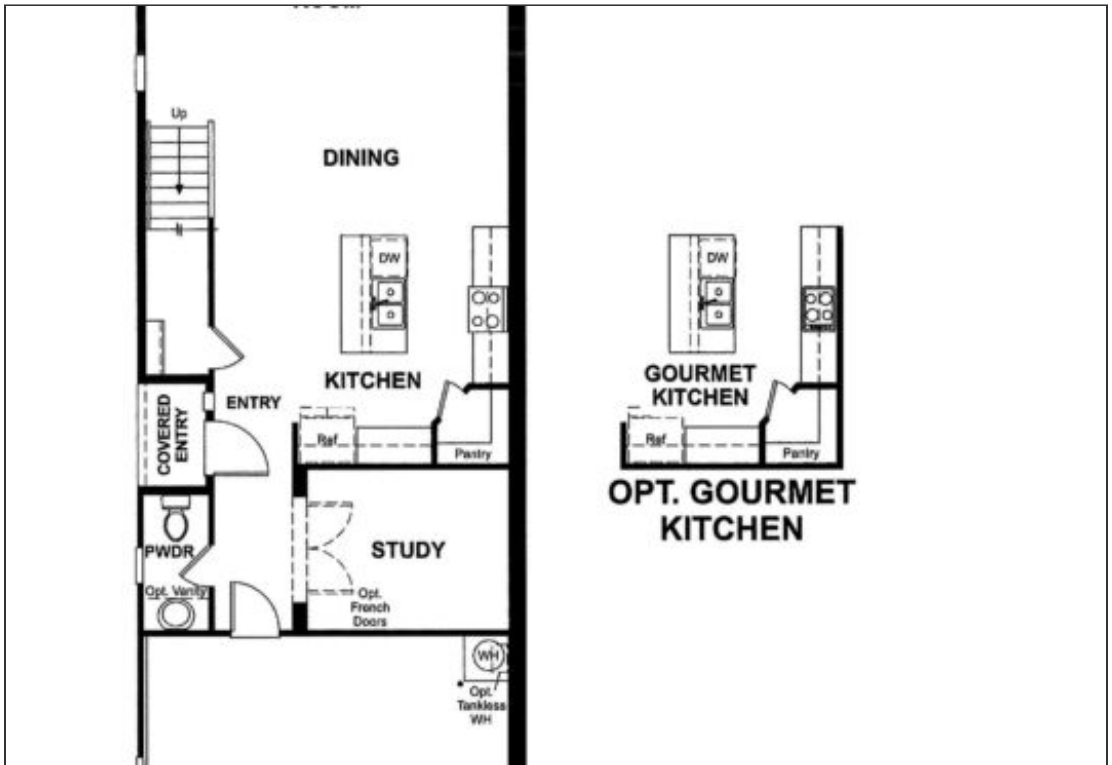

## MARBLEWOOD

<https://cadencenv.com>

The Marblewood paired home in Bel Canto by Richmond American Homes showcases 2,050-square-feet of a sought-after open layout on the main floor. A large kitchen with a center island flows into a dining area and a great room. For the perfect space for al fresco entertaining, add a covered patio...

## BASIC FACTS

**Property ID:** 8818

**Bathrooms:** 2.5

**Area:** 2050 sq ft

**Square Footage:** 2050 sq ft

**Bedrooms:** 3

**Floors:** 2

**Garage Bays:** 2

## FLOOR PLANS

**Floor Plan 1**

Floor Plan 2