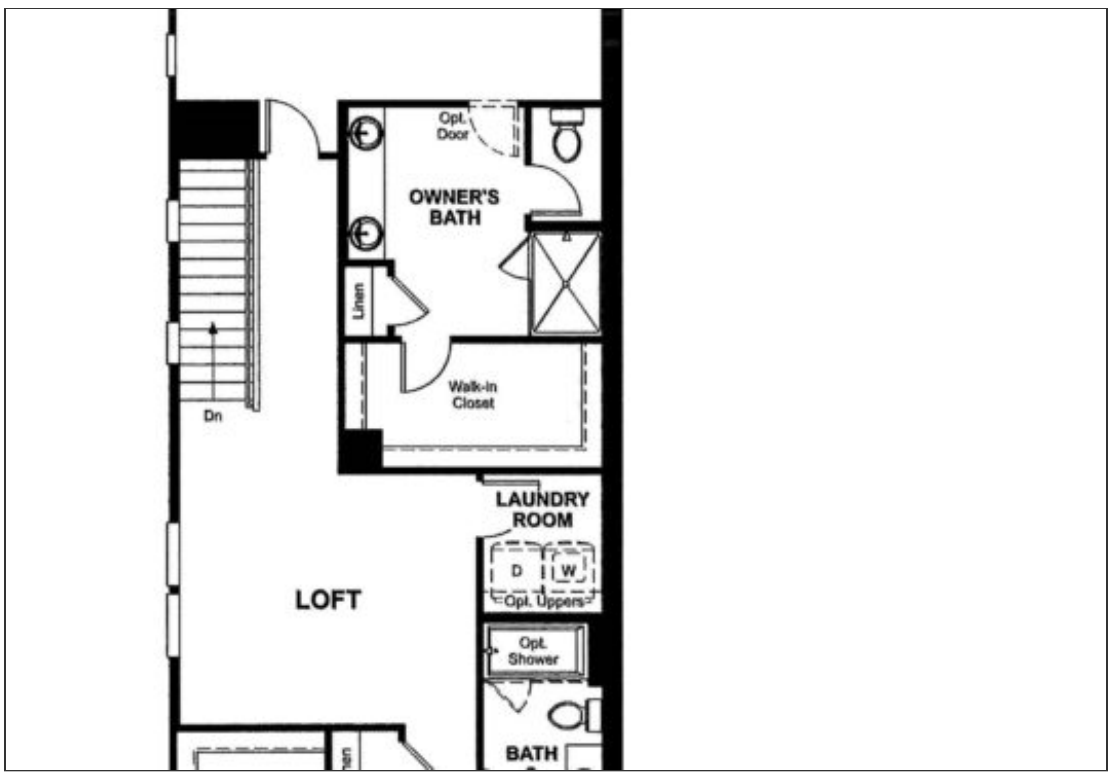

## MARBLEWOOD

<https://cadencenv.com>

The Marblewood paired home in Bel Canto by Richmond American Homes showcases 2,050-square-feet of a sought-after open layout on the main floor. A large kitchen with a center island flows into a dining area and a great room. For the perfect space for al fresco entertaining, add a covered patio...

- 3 beds
- 2.5 baths
- RICHMOND AMERICAN HOMES
- 2050 sq ft

## BASIC FACTS

**Property ID:** 8818

**Bathrooms:** 2.5

**Area:** 2050 sq ft

**Square Footage:** 2050 sq ft

**Bedrooms:** 3

**Floors:** 2

**Garage Bays:** 2

## FLOOR PLANS

**Floor Plan 1**

Floor Plan 2