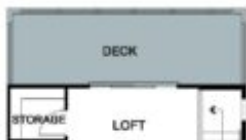

Garage Bays: 2

FLOOR PLANS

Floor Plan 1

LUCCA PLAN 2 OPTIONAL FEATURES

OPT. DECK AT LOFT
(or AT OPT. BEDROOM 4)

OPT. BEDROOM 4 I/O LOFT

OPT. HOME PLUS SUITE
I/O FLEX & BEDROOM 2

OPT. FREE STANDING TUB