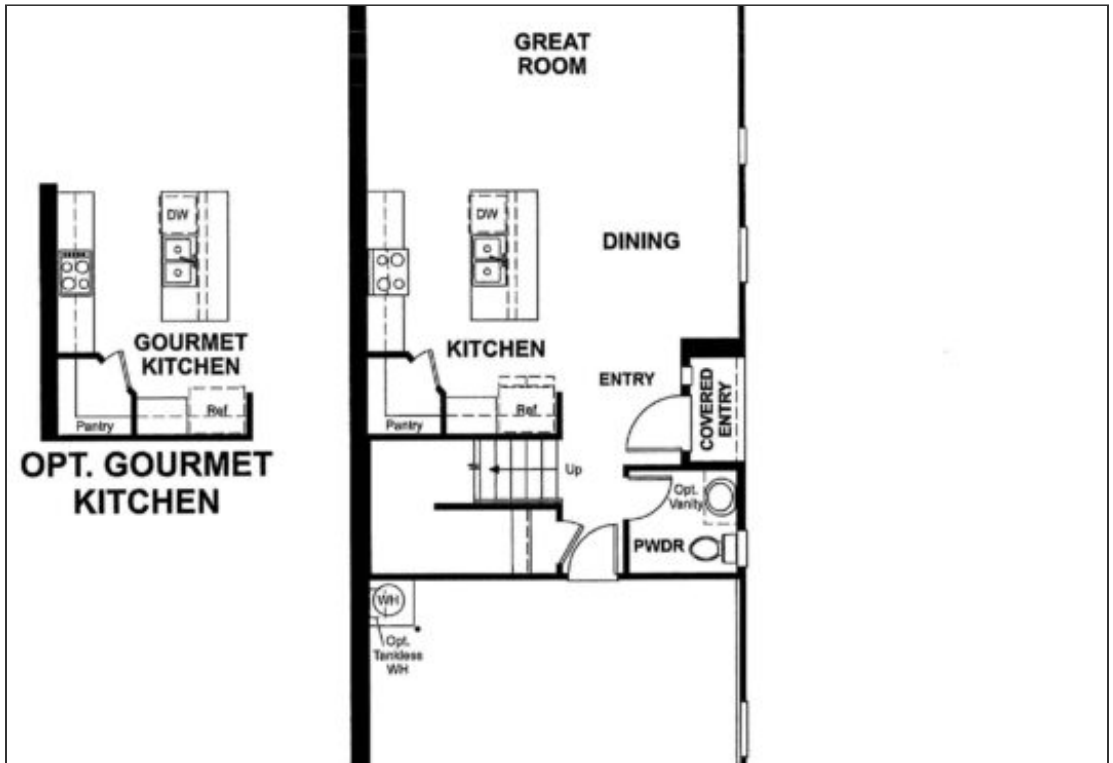

\$ 414,950

IRONWOOD

<https://cadencenv.com>

The Ironwood paired home in Bel Canto by Richmond American Homes offers 1,800 square feet of thoughtful design and a versatile layout. An open-concept main floor showcases a kitchen with a center island, a great room and a dining area. Opt for a covered patio off the great room for...

- 3 beds
- 2.5 baths
- RICHMOND AMERICAN HOMES
- 1800 sq ft

BASIC FACTS

Property ID: 8834

Bathrooms: 2.5

Area: 1800 sq ft

Square Footage: 1800 sq ft

Bedrooms: 3

Floors: 2

Garage Bays: 2

FLOOR PLANS

Floor Plan 1

Floor Plan 2