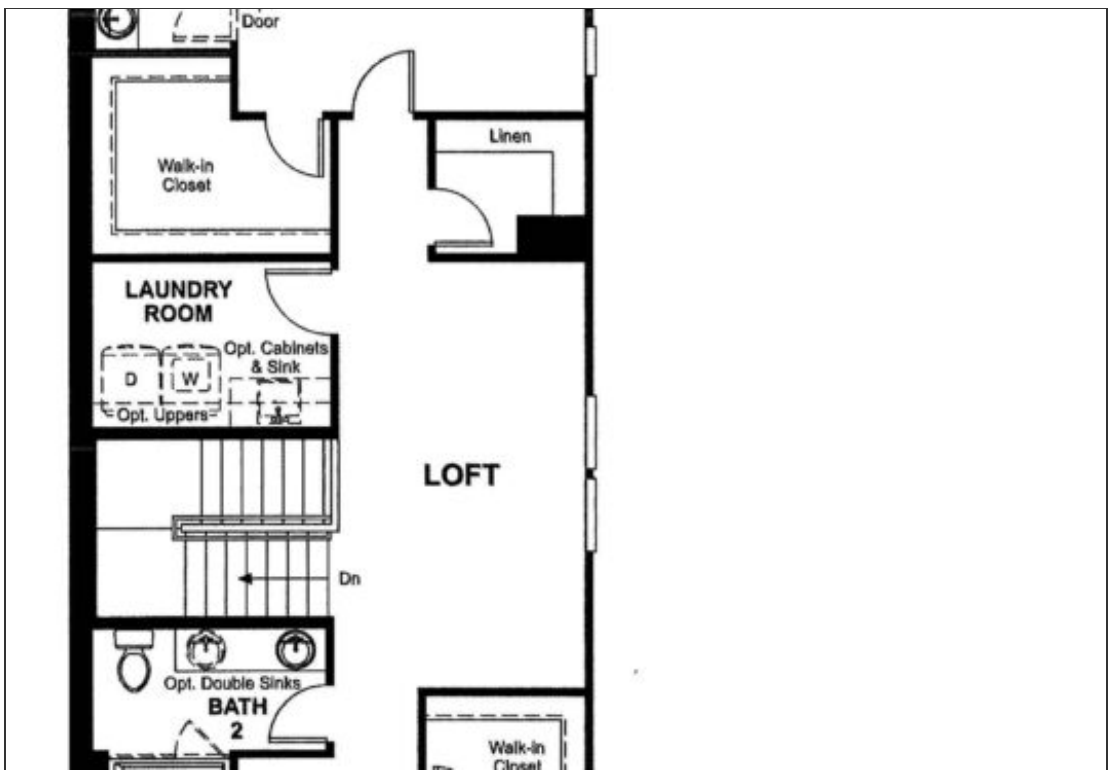

\$ 414,950

IRONWOOD

<https://cadencenv.com>

The Ironwood paired home in Bel Canto by Richmond American Homes offers 1,800 square feet of thoughtful design and a versatile layout. An open-concept main floor showcases a kitchen with a center island, a great room and a dining area. Opt for a covered patio off the great room for...

- 3 beds
- 2.5 baths
- RICHMOND AMERICAN HOMES
- 1800 sq ft

BASIC FACTS

Property ID: 8834

Bathrooms: 2.5

Area: 1800 sq ft

Square Footage: 1800 sq ft

Bedrooms: 3

Floors: 2

Garage Bays: 2

FLOOR PLANS

Floor Plan 1

Floor Plan 2