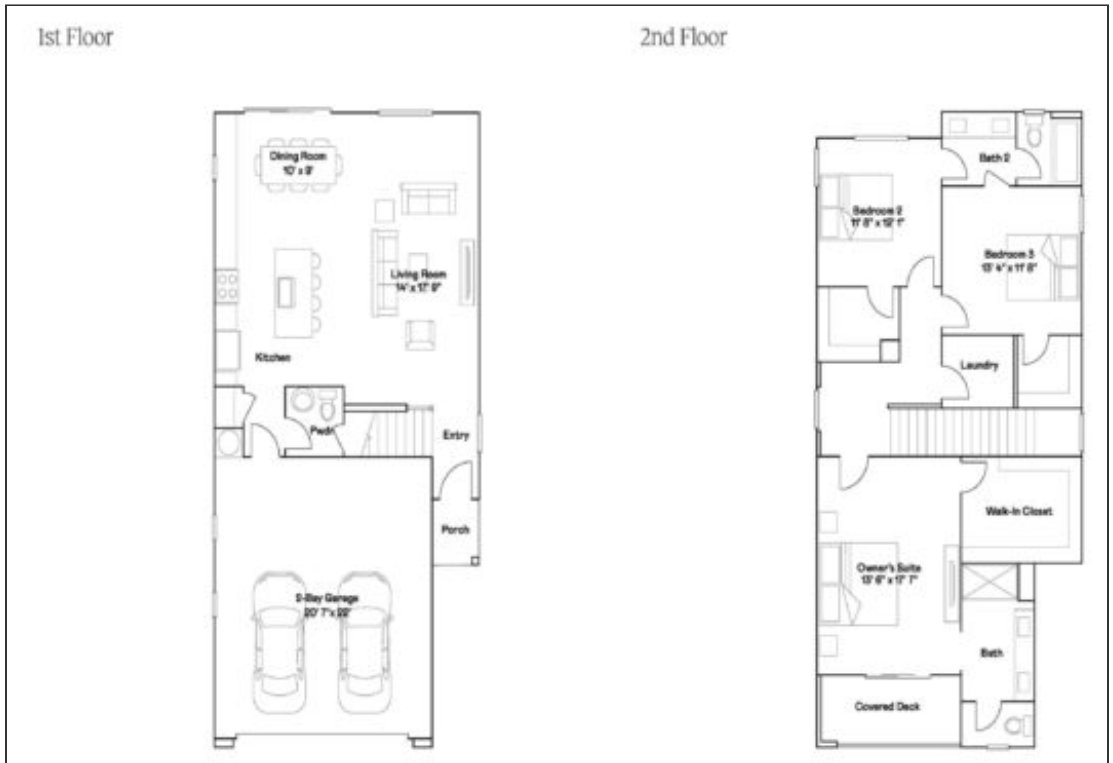

\$ 452,990

FINN

<https://cadencenv.com>

The Finn plan in Carlton by Lennar features 1,724 square feet of living space. The kitchen, living and dining rooms share a convenient and contemporary open floorplan on the first level of this two-story home, with a covered porch that's perfect for enjoying outdoor meals or a cup of coffee...

- 3 beds
- 2.5 baths
- LENNAR
- 1724 sq ft

BASIC FACTS

Property ID: 21456

Bathrooms: 2.5

Area: 1724 sq ft

Square Footage: 1724 sq ft

Bedrooms: 3

Floors: 2

Garage Bays: 2

FLOOR PLANS

Floor Plan 1