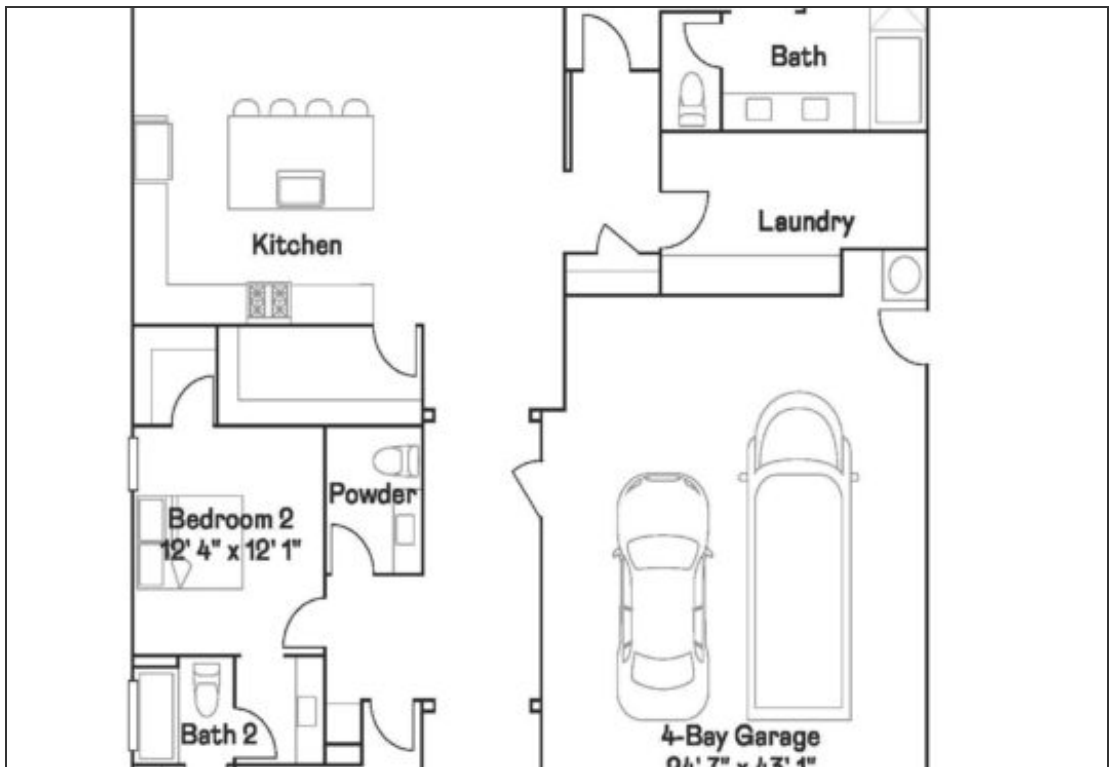

\$ 631,990

ELLA

<https://cadencenv.com>

The Ella in Preston Pointe by Lennar features 2,481 square feet with an open floorplan shared between the living and dining spaces serves as the heart of this single-story home, featuring convenient sliding glass doors that lead directly to the covered patio. The owner's suite is situated at the back...

- 3 beds
- 2.5 baths
- LENNAR
- 2481 sq ft

BASIC FACTS

Property ID: 21725

Bathrooms: 2.5

Area: 2481 sq ft

Bedrooms: 3

Floors: 1

Garage Bays: 2

FLOOR PLANS

Floor Plan 1