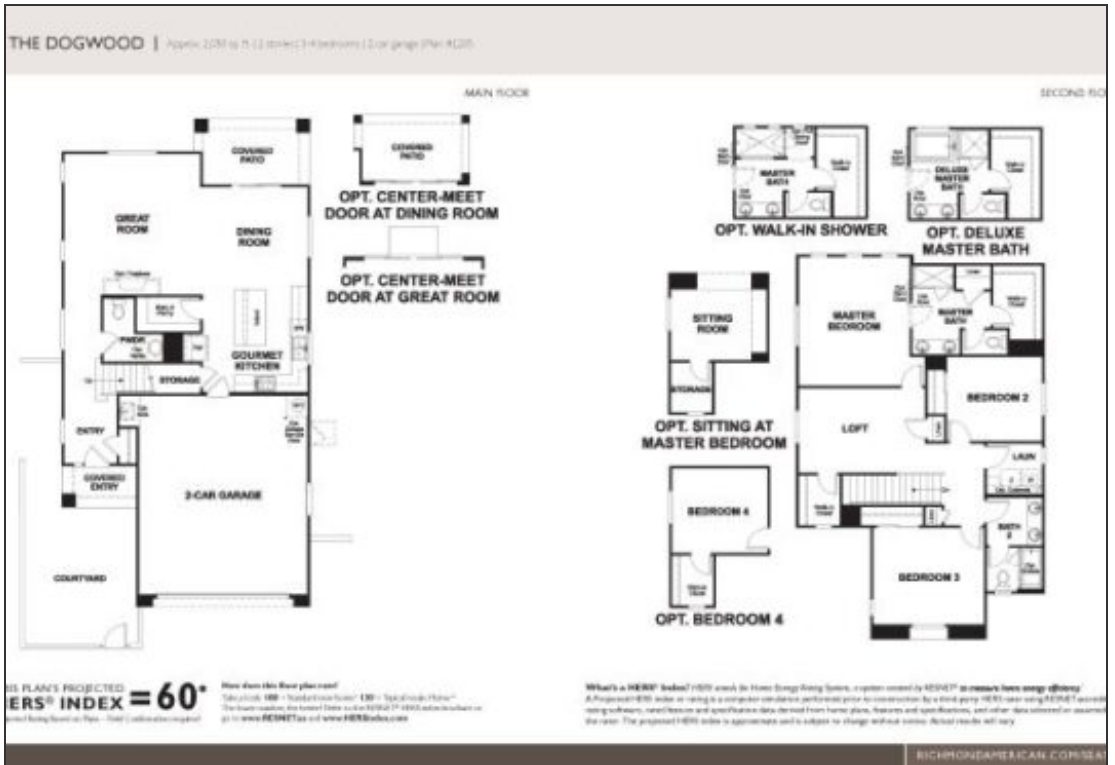

\$ 458,950

DOGWOOD

<https://cadencenv.com>

The exceptional 2,050-square-foot Dogwood plan in Esperando by Richmond American Homes has an open kitchen with island and walk-in pantry that overlooks the dining room and covered backyard patio. A large great room completes the main floor. Upstairs are all the bedrooms, including a master suite with private bath and...

- 4 beds
- 2.5 baths
- RICHMOND AMERICAN HOMES

BASIC FACTS

Property ID: 13402

Bathrooms: 2.5

Garage Bays: 2

Bedrooms: 4

Floors: 2

Square Footage: 2060 sq ft

FLOOR PLANS

Floor Plan 1