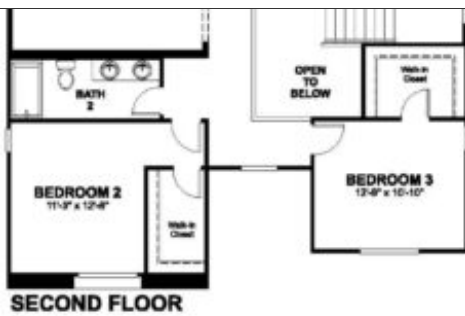

\$ 649,950

CORONADO - QUICK MOVE-IN

<https://cadencenv.com>

This Coronado plan (lot 79) in Interlude by Richmond American Homes offers 2,740 square feet of living space. Included features: a welcoming covered entry; a main-floor bedroom and bath; a gourmet kitchen showcasing a large center island, a tile backsplash, stainless-steel appliances, 42" upper cabinets, and an immense walk-in pantry;...

- 4 beds
- 3 baths
- RICHMOND AMERICAN HOMES
- 2740 sq ft

BASIC FACTS

Property ID: 26393

Bathrooms: 3

Area: 2740 sq ft

Square Footage: 2740 sq ft

Bedrooms: 4

Floors: 2

Garage Bays: 2

FLOOR PLANS

Floor Plan 1

Floor Plan 2