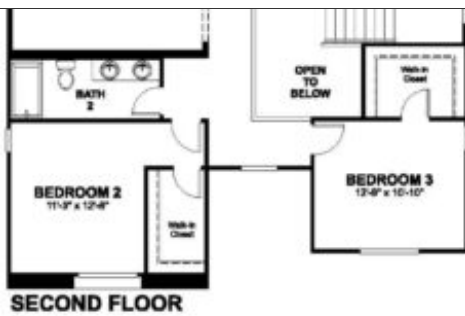

\$ 639,950

CORONADO - QUICK MOVE-IN

<https://cadencenv.com>

This Coronado plan (lot 79) in Interlude by Richmond American Homes offers 2,740 square feet of living space. Included features: a welcoming covered entry; a main-floor bedroom and bath; a gourmet kitchen showcasing a large center island, a tile backsplash, stainless-steel appliances, 42" upper cabinets, and an immense walk-in pantry;...

- 4 beds
- 3 baths
- RICHMOND AMERICAN HOMES
- 2740 sq ft

BASIC FACTS

Property ID: 26393

Bathrooms: 3

Area: 2740 sq ft

Square Footage: 2740 sq ft

Bedrooms: 4

Floors: 2

Garage Bays: 2

FLOOR PLANS

Floor Plan 1

Floor Plan 2