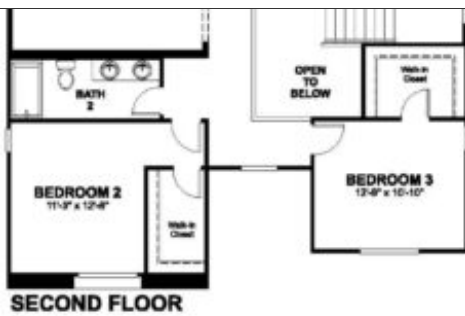

\$ 661,950

CORONADO - QUICK MOVE-IN

<https://cadencenv.com>

This Coronado plan (lot 63) in Interlude by Richmond American Homes offers 2,730 square feet of living space. Included features: a charming covered entry; a main-floor bedroom and bath; a gourmet kitchen showcasing a center island, stainless-steel appliances including a pyramid hood, 42" upper cabinets, a tile backsplash, and an...

- 4 beds
- 3 baths
- RICHMOND AMERICAN HOMES
- 2730 sq ft

BASIC FACTS

Property ID: 26397

Bathrooms: 3

Area: 2730 sq ft

Square Footage: 2730 sq ft

Bedrooms: 4

Floors: 2

Garage Bays: 2

FLOOR PLANS

Floor Plan 1

Floor Plan 2