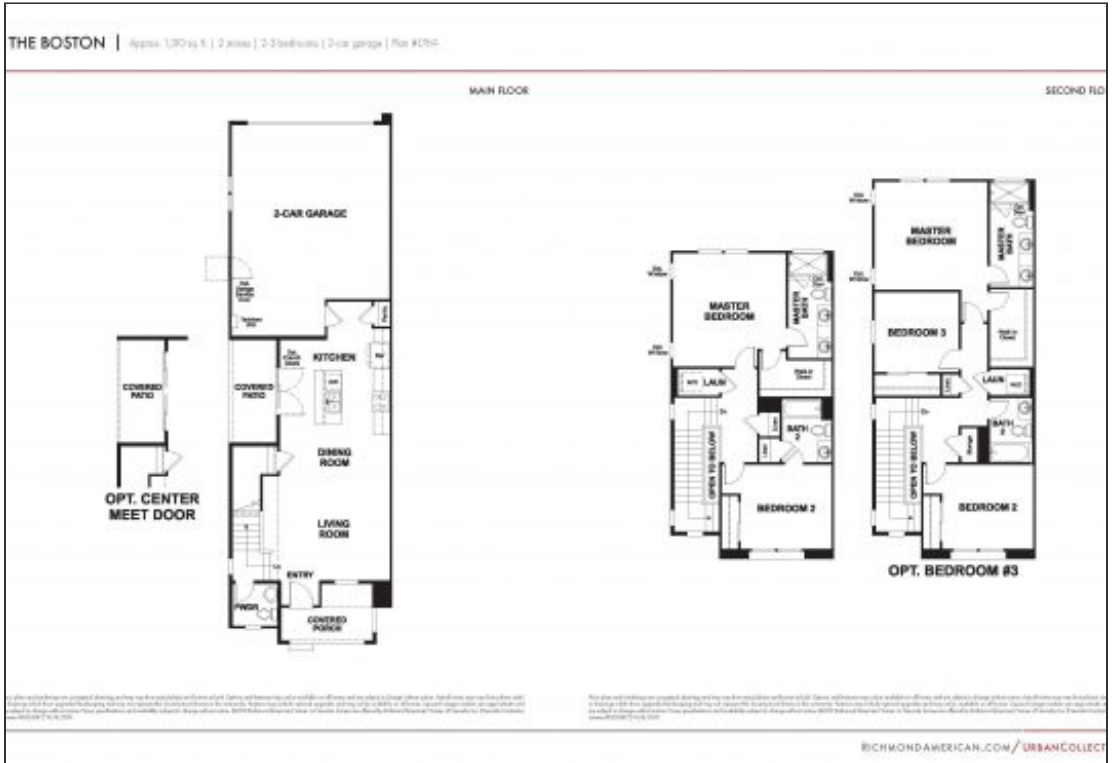

## BOSTON

<https://cadencenv.com>

The 1,500-square-foot Boston paired home in Overture by Richmond American Homes opens with a spacious kitchen and adjacent dining area. A large living room is steps away, and offers access to the covered patio. You'll also find a powder room on the first floor. The master suite is upstairs, complete...

- 3 beds
- 2.5 baths
- RICHMOND AMERICAN HOMES
- Open
- 1320 sq ft

# BASIC FACTS

Property ID: 4144

Bathrooms: 2.5

Garage Bays: 2

Square Footage: 1320 sq ft

Bedrooms: 3

Area: 1320 sq ft

Builder: RICHMOND AMERICAN HOMES

# FLOOR PLANS

Floor Plan 1