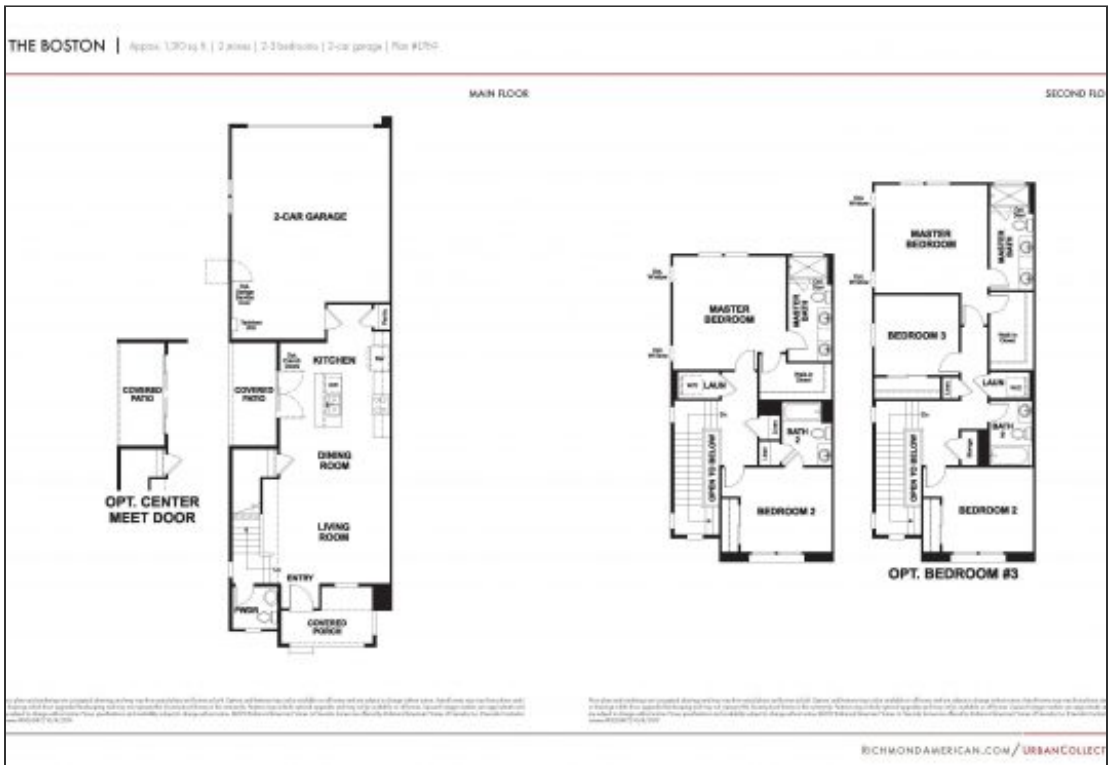

\$ 359,950

BOSTON

<https://cadencenv.com>

The 1,320-square-foot Boston paired home opens with a spacious kitchen and adjacent dining area. A large living room is steps away, and offers access to the covered patio. You'll also find a powder room on the first floor. The master suite is upstairs, complete with a walk-in closet and an...

- 3 beds
- 2.5 baths
- RICHMOND AMERICAN HOMES
- Open
- 1320 sq ft

BASIC FACTS

Property ID: 4144

Bathrooms: 2.5

Garage Bays: 2

Square Footage: 1320 sq ft

Bedrooms: 3

Area: 1320 sq ft

Builder: RICHMOND AMERICAN HOMES

FLOOR PLANS

Floor Plan 1